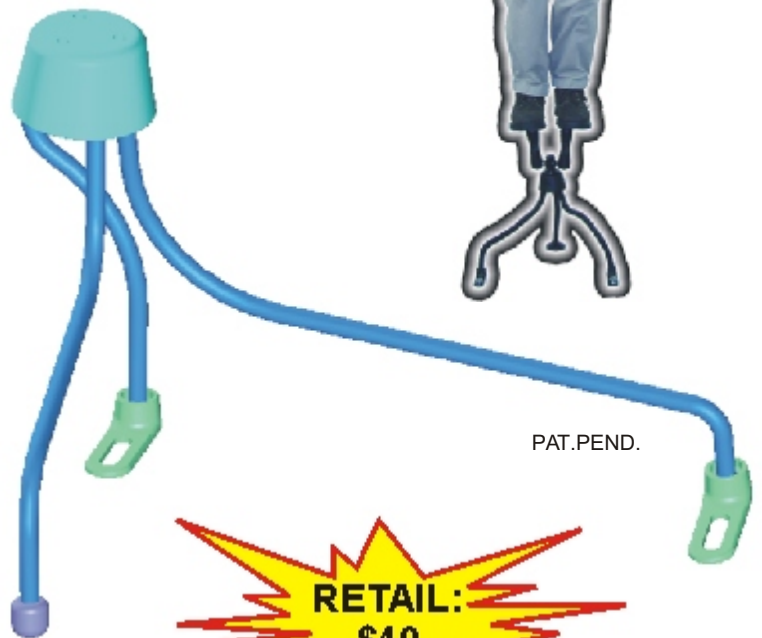

**RAM-Pod III™** is a revolutionary mounting platform that adjusts to fit any vehicle. Rigiflex™ legs allow the installer to form the mount over consoles, between seats, under the dash, and around obstacles. Slotted feet can be secured using vehicle seat rails or mounting screws. Booted legs offer support but require no attachment. Use all slotted feet, booted feet, or a combination to suit your needs. These legs are easily cut to fit and come with an attractive black sleeve for a professional and finished look.

Atop this platform, ball & socket or swing arm mounts may be attached for endless possibilities.

**SLIDE-N-LOCK**  
PAT.PEND.

**DOUBLE BALL & SOCKET ARM**  
PATENTED

**DOUBLE SWING ARM WITH BALL & SOCKET**  
PATENTED

**HI, I'M DAVE & I WEIGH 185 LBS. RAM PODIII HOLDS ME SECURE, IT WILL EASILY HOLD YOUR ELECTRONICS!**

**1 SKU FITS ALL!**

**\$140**

PAT.PEND.

**RETAIL: \$49**